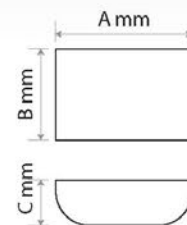

LED Ceiling Lamp IRIS

Classification_____

30000 hrs	A+	IP44	Beam Angle 170°
CRI ≥80	PF >0.5	Voltage AC230V	Body Type PC
BOX	BOX	Kelvin 4500K	
12W 40pcs	24W 30pcs		
18W 50pcs			

Dimensions_____

SKU	Model	EQ.Watts	Lumens	Ø x A mm
00551	LED Ceiling lamp IRIS F300	12W	1080	Ø 300 x 75
00575	LED Ceiling lamp IRIS F360	18W	1620	Ø 360 x 95
00599	LED Ceiling lamp IRIS F410	24W	2160	Ø 410 x 95

LED Ceiling Lamp GALERA CF

Classification_____

50000 hrs	A+	IP54	Beam Angle 120°
CRI ≥80	PF >0.5	Voltage AC230V	Body Type PC
BOX	BOX	Kelvin 4500K	
8W 20pcs	14W 10pcs		

Dimensions_____

SKU	Model	EQ.Watts	Lumens	AxBxC mm
03286	LED Ceiling lamp GALERA CF	8W	800	250x175x80
03309	LED Ceiling lamp GALERA CF	14W	980	325x240x80

LED Ceiling Lamp GALERA GB

Classification_____

50000 hrs	A+	IP54	Beam Angle 120°
CRI ≥80	PF >0.5	Voltage AC230V	Body Type PC
BOX	BOX	Kelvin 4500K	
8/12W 20pcs	18/24W 10pcs		

Dimensions_____

SKU	Model	EQ.Watts	Lumens	Ø x A mm
03262	LED Ceiling lamp GALERA GB F210	8W	800	Ø 210 x 70
02227	LED Ceiling lamp GALERA GB F270	12W	1200	Ø 270 x 70
02241	LED Ceiling lamp GALERA GB F350	18W	1800	Ø 350 x 80
02265	LED Ceiling lamp GALERA GB F390	24W	2400	Ø 390 x 80